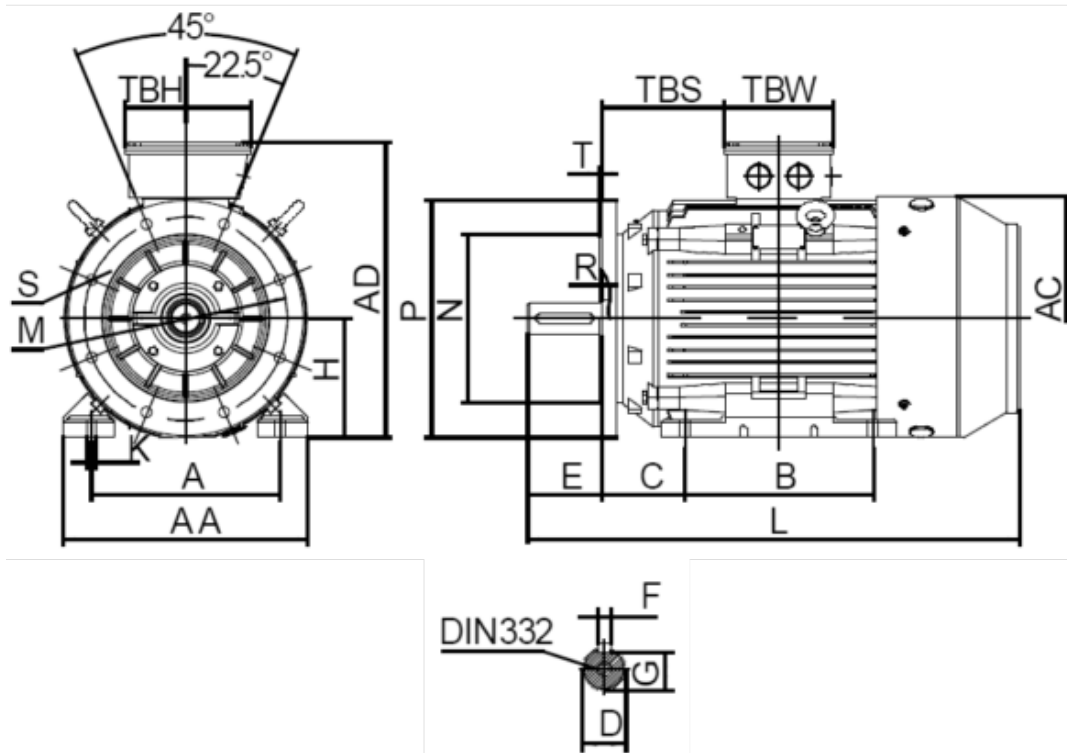

Data Sheet

Article number: 250304500427

Description: Kleedrive T3C 225M-4 45.0KW 1400 rpm
3x400/690V 50HZ IP55 B35 Eff=94,2%

Measures

A = 356	F = 18	TBW = 186
AA = 440	G = 53	
AC = Ø459	H = 225	
AD = 558	HD = 333	
B = 311	K = Ø19	
C = 149	L = 835	
D = Ø60	TBH = 233	
E = 140	TBS = 211.5	